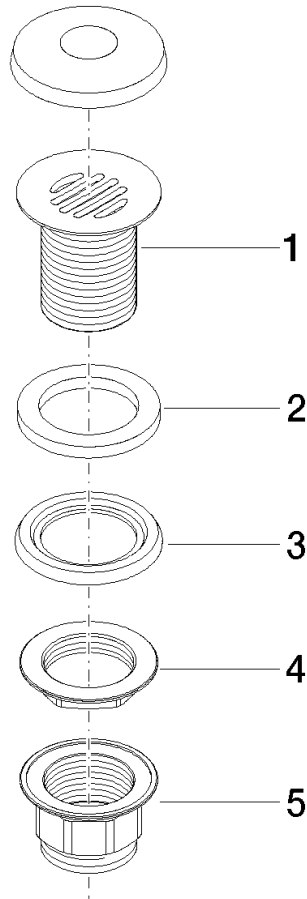

10 110 970

Fits: IMO, LULU, MADISON, MEM, TARA,
CL.1, LISSÉ, VAIA, META, CYO

	Platinum	10 110 970-08
	Chrome	10 110 970-00
	Brushed Platinum	10 110 970-06
	Durabress (23kt Gold)	10 110 970-09
	Dark Chrome	10 110 970-19
	Light Gold	10 110 970-26
	Brushed Light Gold	10 110 970-27
	Brushed Durabress (23kt Gold)	10 110 970-28
	Matte Black	10 110 970-33
	Brushed Bronze	10 110 970-42
	Brushed Champagne (22kt Gold)	10 110 970-46
	Champagne (22kt Gold)	10 110 970-47
	Brushed Chrome	10 110 970-93
	Brushed Dark Platinum	10 110 970-99

Grated waste 1 1/4" - Platinum

IMO

10 110 970

Only suitable for sinks without an overflow.

10 110 970

10 110 970

Parts for other finishes can be found here: [Chrome](#)

Spare parts list

No.	Item Number	Name	Quantity used	Delivery time
1	09 11 01 025-08	cup	1	60
2	09 14 05 039 90	seal	1	2
3	09 14 03 025 90	seal	1	2
4	09 23 10 017 90	nut	1	2
5	09 23 10 020-08	nut	1	60