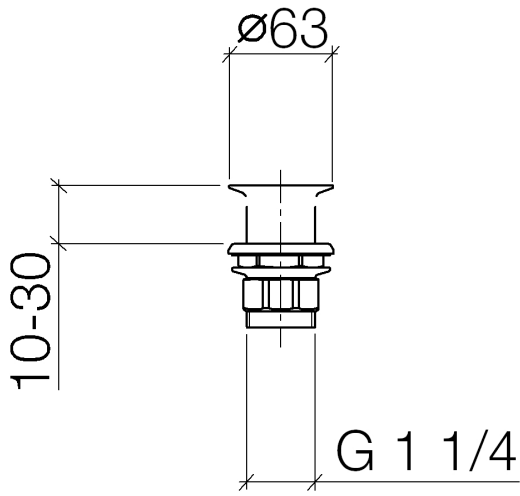

10 110 970

Fits: IMO, LULU, MADISON, MEM, TARA,
CL.1, LISSÉ, VAIA, META, CYO

	Platinum	10 110 970-08
	Chrome	10 110 970-00
	Brushed Platinum	10 110 970-06
	Durabress (23kt Gold)	10 110 970-09
	Dark Chrome	10 110 970-19
	Light Gold	10 110 970-26
	Brushed Light Gold	10 110 970-27
	Brushed Durabress (23kt Gold)	10 110 970-28
	Matte Black	10 110 970-33
	Brushed Bronze	10 110 970-42
	Brushed Champagne (22kt Gold)	10 110 970-46
	Champagne (22kt Gold)	10 110 970-47
	Brushed Chrome	10 110 970-93
	Brushed Dark Platinum	10 110 970-99

Grated waste 1 1/4" - Platinum

IMO

10 110 970

Only suitable for sinks without an overflow.

10 110 970

10 110 970

Parts for other finishes can be found here: [Chrome](#)

Spare parts list

No.	Item Number	Name	Quantity used	Delivery time
1	09 11 01 025-08	cup	1	60
2	09 14 05 039 90	seal	1	2
3	09 14 03 025 90	seal	1	2
4	09 23 10 017 90	nut	1	2
5	09 23 10 020-08	nut	1	60